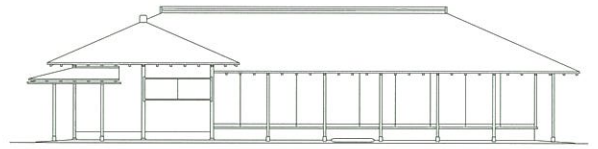

国際交流棟平面図

International Exchange Building Floor Plan

桜花亭
Oka Tei (Japanese-style house)

国際交流棟 2 F
International Exchange Building 2nd floor

国際交流棟及び宿泊D棟 1 F
International Exchange Building and Lodging Building D 1st floor