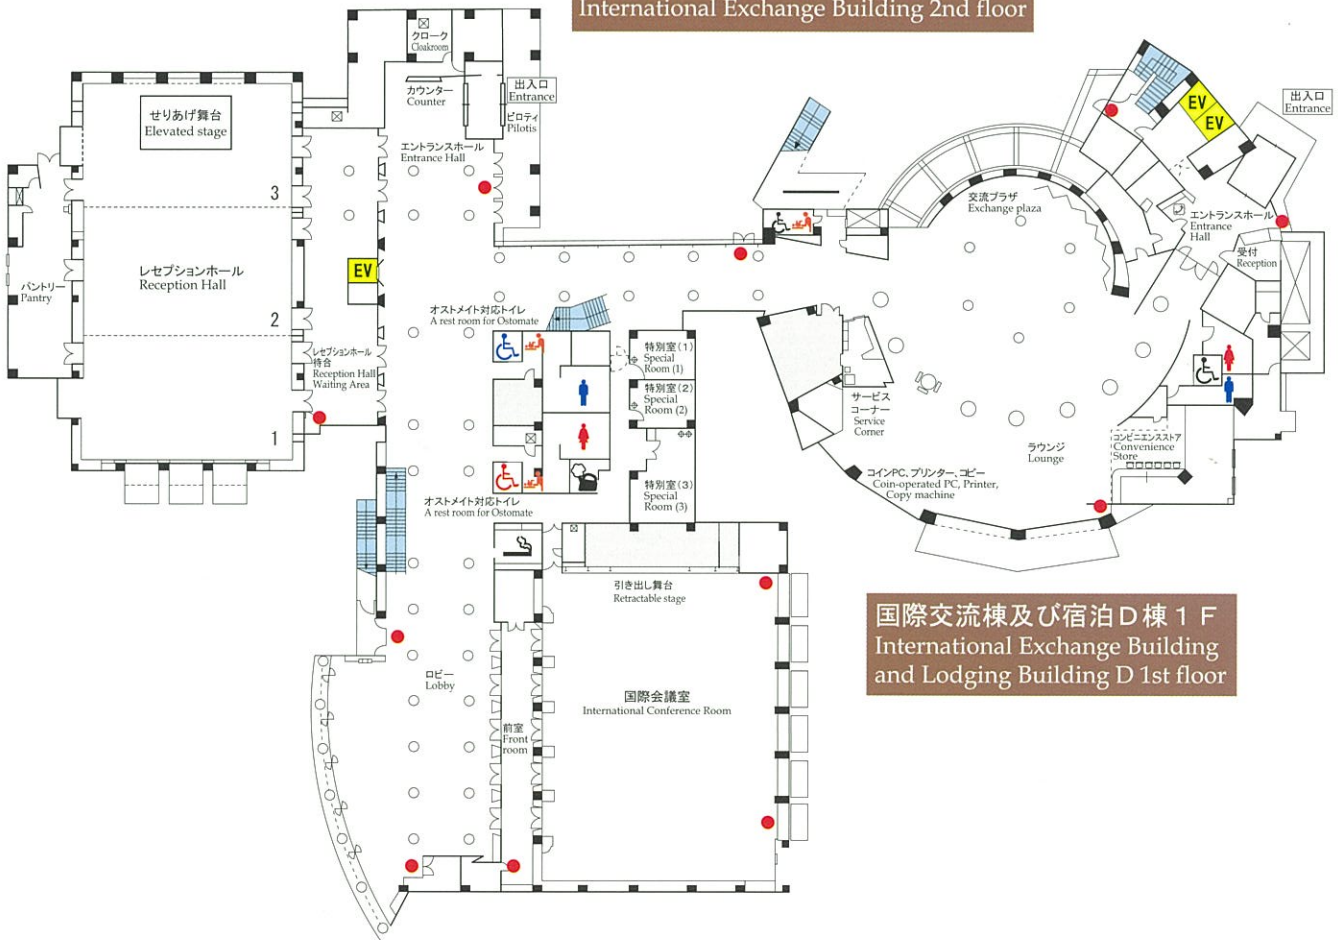

国際交流棟平面図

International Exchange Building Floor Plan

桜花亭
Oka Tei (Japanese-style house)

国際交流棟 2 F
International Exchange Building 2nd floor

国際交流棟及び宿泊D棟 1 F
International Exchange Building and Lodging Building D 1st floor