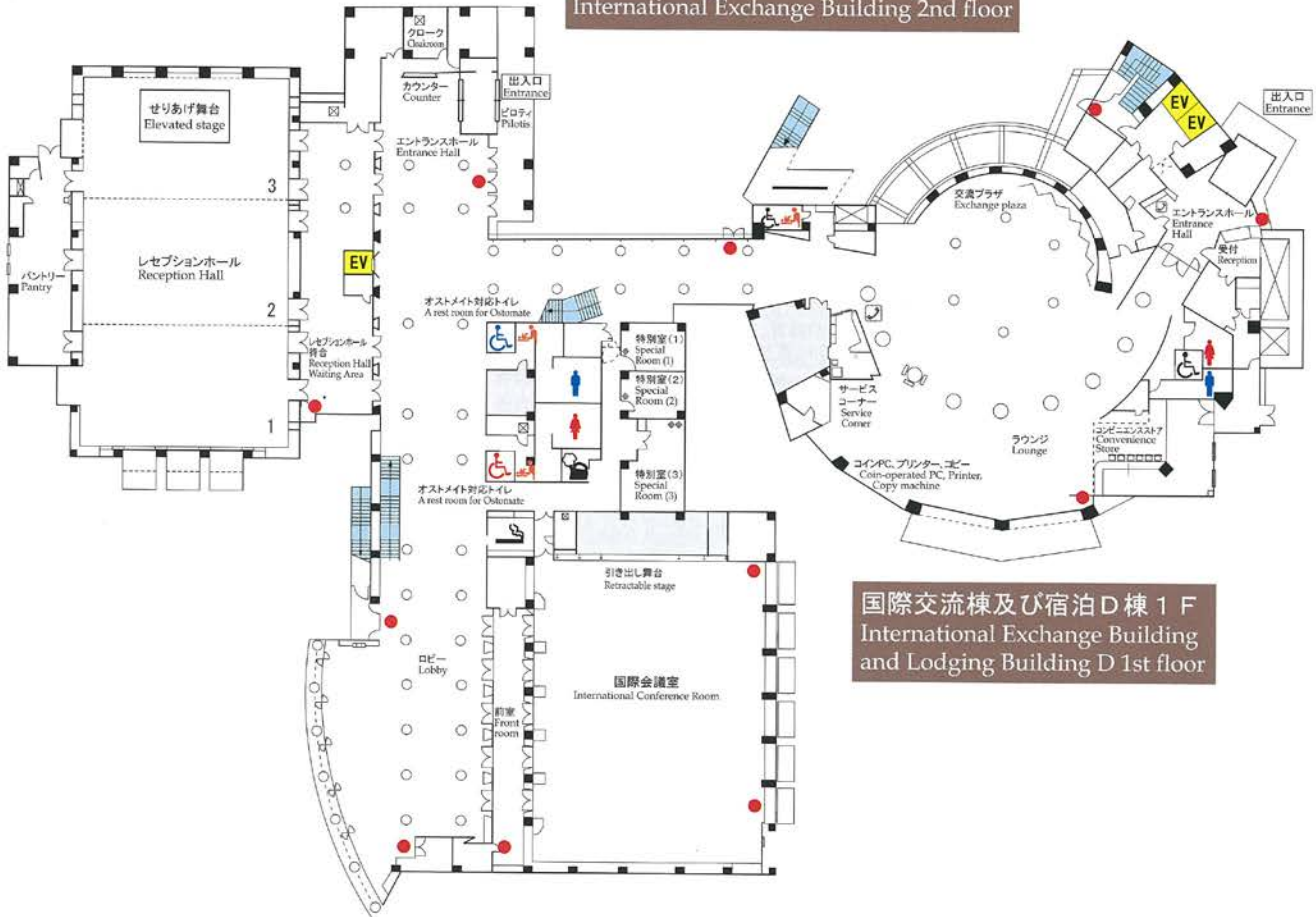

国際交流棟平面図

International Exchange Building Floor Plan

桜花亭  
Oka Tei (Japanese-style house)

国際交流棟 2 F  
International Exchange Building 2nd floor

国際交流棟及び宿泊D棟 1 F  
International Exchange Building and Lodging Building D 1st floor