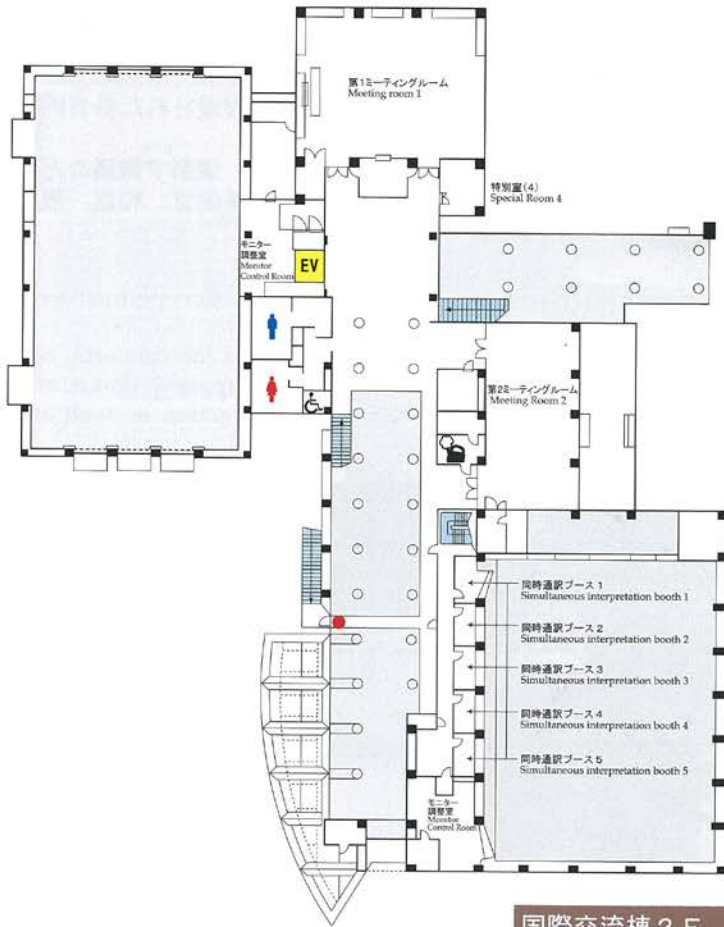

国際交流棟平面図

International Exchange Building Floor Plan

桜花亭  
Oka Tei (Japanese-style house)

国際交流棟 2 F  
International Exchange Building 2nd floor

国際交流棟及び宿泊D棟 1 F  
International Exchange Building and Lodging Building D 1st floor